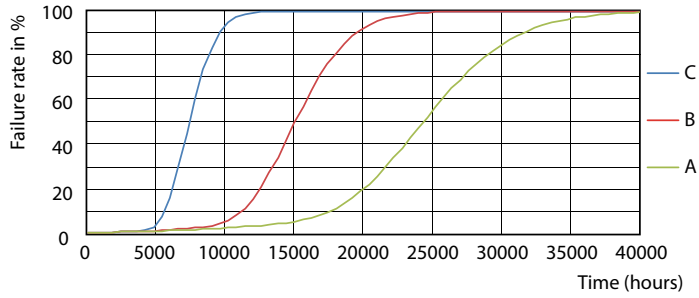

Photometric data

LEDtube 16W G13 765 CN I G

LEDtube 18W G13 1800lm

General Uniform Lightness

LEDtube 18W G13 1800lm 765

Ecofit Ledtubes T8

Lifetime

LEDtube 15K FailureRate