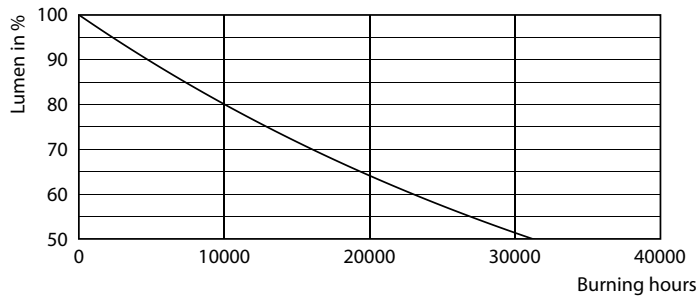

LEDtube 15K