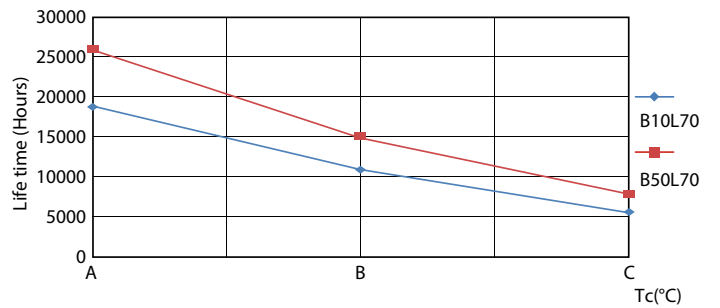

LEDtube 15K LifetimeVsTc