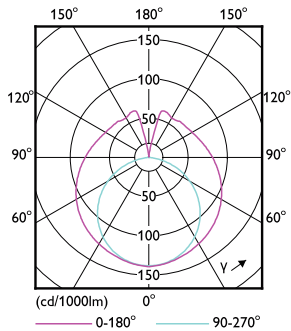

Product data

General Information		Starting Time (Nom)	
Cap-Base	G13 [Medium Bi-Pin Fluorescent]		0.5 s
EU RoHS compliant	Yes	Warm Up Time to 60% Light (Nom)	0.5 s
Nominal Lifetime (Nom)	15000 h	Power Factor (Nom)	0.5
Switching Cycle	50000X	Voltage (Nom)	220-240 V
Technical Type	18-36W		
Light Technical		Temperature	
Color Code	765 [CCT of 6500K]	T-Ambient (Max)	45 °C
Beam Angle (Nom)	240 °	T-Ambient (Min)	-20 °C
Luminous Flux (Nom)	1800 lm	T-Storage (Max)	65 °C
Color Designation	Cool Daylight	T-Storage (Min)	-40 °C
Correlated Color Temperature (Nom)	6500 K	T-Case Maximum (Nom)	60 °C
Luminous Efficacy (rated) (Nom)	100.00 lm/W		
Color Consistency	<7	Controls and Dimming	
Color Rendering Index (Nom)	70	Dimmable	No
LLMF At End Of Nominal Lifetime (Nom)	70 %		
Operating and Electrical		Mechanical and Housing	
Input Frequency	50 to 60 Hz	Product Length	1200 mm
Power (Nom)	18 W	Bulb Shape	Tube, double-ended
Lamp Current (Nom)	155 mA		
		Approval and Application	
		Energy Saving Product	Yes
		Approval Marks	RoHS compliance KEMA Keur certificate

Numerator - Quantity Per Pack	1
Numerator - Packs per outer box	10
Material Nr. (12NC)	929002375468
Net Weight (Piece)	0.215 kg

Dimensional drawing

TLED DE EMC 1200mm 18W 1800lm 6500K G13

Product
Ledtube DE 1200mm 18W 1800lm 765 T8G13C

Photometric data

LEDtube 16W G13 765 CN I G

LEDtube 18W G13 1800lm

General Uniform Lightness

LEDtube 18W G13 1800lm 765

Ecofit Ledtubes T8

Lifetime

LEDtube 15K FailureRate