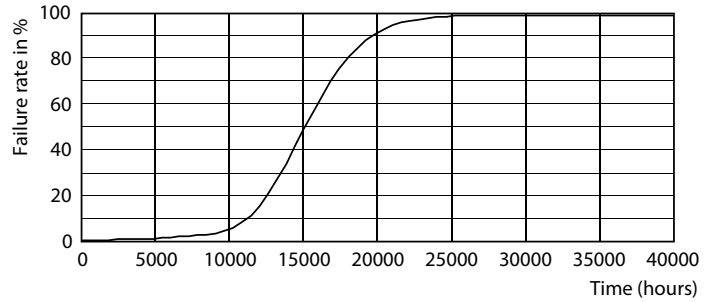

Product data

General Information		Starting Time (Nom)	
Cap-Base	G13 [Medium Bi-Pin Fluorescent]		0.5 s
EU RoHS compliant	Yes	Warm Up Time to 60% Light (Nom)	0.5 s
Nominal Lifetime (Nom)	15000 h	Power Factor (Nom)	0.5
Switching Cycle	50000X	Voltage (Nom)	220-240 V
Technical Type	18-36W		
Light Technical		Temperature	
Color Code	765 [CCT of 6500K]	T-Ambient (Max)	45 °C
Beam Angle (Nom)	240 °	T-Ambient (Min)	-20 °C
Luminous Flux (Nom)	1800 lm	T-Storage (Max)	65 °C
Color Designation	Cool Daylight	T-Storage (Min)	-40 °C
Correlated Color Temperature (Nom)	6500 K	T-Case Maximum (Nom)	60 °C
Luminous Efficacy (rated) (Nom)	100.00 lm/W		
Color Consistency	<7	Controls and Dimming	
Color Rendering Index (Nom)	70	Dimmable	No
LLMF At End Of Nominal Lifetime (Nom)	70 %		
Operating and Electrical		Mechanical and Housing	
Input Frequency	50 to 60 Hz	Product Length	1200 mm
Power (Nom)	18 W	Bulb Shape	Tube, double-ended
Lamp Current (Nom)	155 mA		
		Approval and Application	
		Energy Saving Product	Yes
		Approval Marks	RoHS compliance KEMA Keur certificate

Photometric data

LEDtube 16W G13 765 CN I G

LEDtube 18W G13 1800lm

General Uniform Lightness

LEDtube 18W G13 1800lm 765

Ecofit Ledtubes T8

Lifetime

LEDtube 15K FailureRate