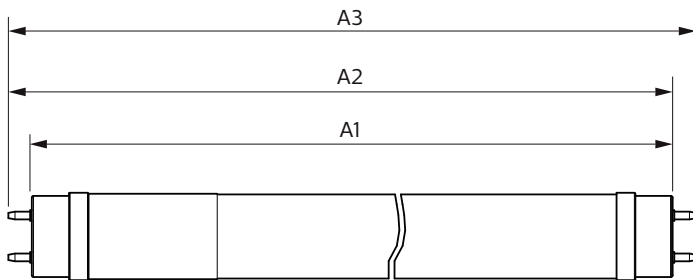

Ecofit Ledtubes T8

Energy Consumption kWh/1000 h	18 kWh
Product Data	
Full product code	871869976803400
Order product name	Ledtube DE 1200mm 18W 1800lm 765 T8G13C
EAN/UPC - Product	8718699768034
Order code	929002375468

Numerator - Quantity Per Pack	1
Numerator - Packs per outer box	10
Material Nr. (12NC)	929002375468
Net Weight (Piece)	0.215 kg

Dimensional drawing

TLED DE EMC 1200mm 18W 1800lm 6500K G13

Product
Ledtube DE 1200mm 18W 1800lm 765 T8G13C