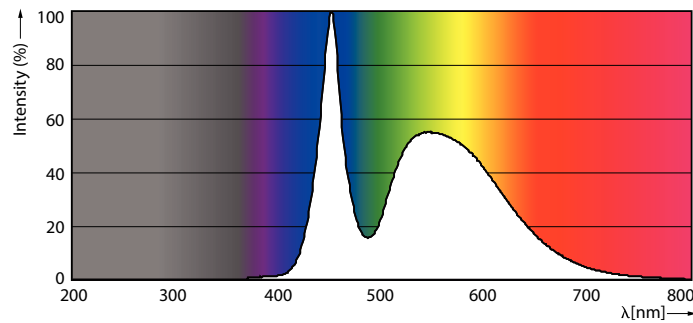

Photometric data

LEDtube 16W G13 765 CN I G