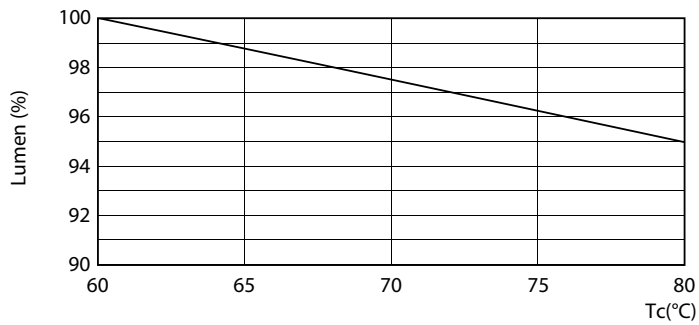

LEDtube 15K FailureRate

LEDtube 18W 15K LumenVsTc