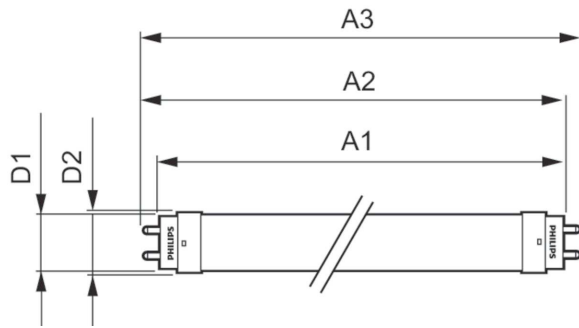

Product data

General Information		Voltage (Nom)	
Cap-Base	G13 [Medium Bi-Pin Fluorescent]	220-240 V	
EU RoHS compliant	Yes	Temperature	
Nominal Lifetime (Nom)	15000 h	T-Ambient (Max)	45 °C
Switching Cycle	50000X	T-Ambient (Min)	-20 °C
Light Technical		T-Storage (Max)	65 °C
Color Code	740 [CCT of 4000K]	T-Storage (Min)	-40 °C
Beam Angle (Nom)	240 °	T-Case Maximum (Nom)	65 °C
Luminous Flux (Nom)	1050 lm	Controls and Dimming	
Color Designation	Cool White (CW)	Dimmable	No
Correlated Color Temperature (Nom)	4000 K	Mechanical and Housing	
Luminous Efficacy (rated) (Nom)	105.00 lm/W	Product Length	600 mm
Color Consistency	<7	Bulb Shape	Tube, double-ended
Color Rendering Index (Nom)	70	Approval and Application	
LLMF At End Of Nominal Lifetime (Nom)	70 %	Energy Saving Product	Yes
Operating and Electrical		Approval Marks	RoHS compliance KEMA Keur certificate
Input Frequency	50 to 60 Hz	Energy Consumption kWh/1000 h	10 kWh
Power (Nom)	10 W	Product Data	
Starting Time (Nom)	0.5 s	Full product code	871869667438300
Warm Up Time to 60% Light (Nom)	0.5 s		
Power Factor (Nom)	0.5		

Essential LEDtube

Order product name	LEDtube HO 600mm 10W 740 T8 AP I G
EAN/UPC - Product	8718696674383
Order code	929001277408
Numerator - Quantity Per Pack	1
Numerator - Packs per outer box	10

Material Nr. (12NC)	929001277408
Net Weight (Piece)	0.120 kg

Dimensional drawing

TLED Ecofit APR HO 600mm 2ft T8 220-240V

Product	D1	D2	A1	A2	A3
LEDtube HO 600mm 10W 740 T8 AP I G	25.7 mm	28 mm	588.5 mm	595.5 mm	602.5 mm

Photometric data

LEDtube HO 10W G13 740 T8 AP I G