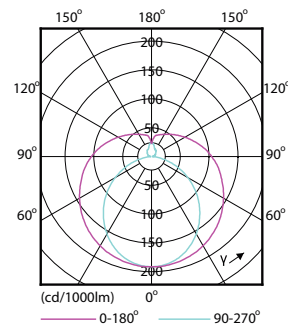

Product data

General Information		Voltage (Nom)	
Cap-Base	G13 [Medium Bi-Pin Fluorescent]	220-240 V	
EU RoHS compliant	Yes	Temperature	
Nominal Lifetime (Nom)	15000 h	T-Ambient (Max)	45 °C
Switching Cycle	50000X	T-Ambient (Min)	-20 °C
Light Technical		T-Storage (Max)	65 °C
Color Code	740 [CCT of 4000K]	T-Storage (Min)	-40 °C
Beam Angle (Nom)	240 °	T-Case Maximum (Nom)	65 °C
Luminous Flux (Nom)	1050 lm	Controls and Dimming	
Color Designation	Cool White (CW)	Dimmable	No
Correlated Color Temperature (Nom)	4000 K	Mechanical and Housing	
Luminous Efficacy (rated) (Nom)	105.00 lm/W	Product Length	600 mm
Color Consistency	<7	Bulb Shape	Tube, double-ended
Color Rendering Index (Nom)	70	Approval and Application	
LLMF At End Of Nominal Lifetime (Nom)	70 %	Energy Saving Product	Yes
Operating and Electrical		Approval Marks	RoHS compliance KEMA Keur certificate
Input Frequency	50 to 60 Hz	Energy Consumption kWh/1000 h	10 kWh
Power (Nom)	10 W	Product Data	
Starting Time (Nom)	0.5 s	Full product code	871869667438300
Warm Up Time to 60% Light (Nom)	0.5 s		
Power Factor (Nom)	0.5		

Dimensional drawing

TLED Ecofit APR HO 600mm 2ft T8 220-240V

Product	D1	D2	A1	A2	A3
LEDtube HO 600mm 10W 740 T8 AP I G	25.7 mm	28 mm	588.5 mm	595.5 mm	602.5 mm

Photometric data

LEDtube HO 10W G13 740 T8 AP I G