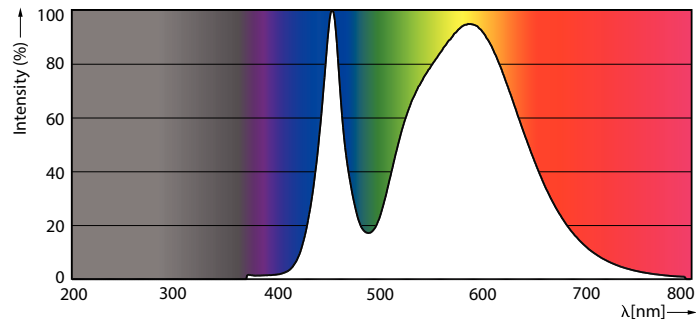

Product data

General Information		Voltage (Nom)	
Cap-Base	G13 [Medium Bi-Pin Fluorescent]	220-240 V	
EU RoHS compliant	Yes	Temperature	
Nominal Lifetime (Nom)	15000 h	T-Ambient (Max)	45 °C
Switching Cycle	50000X	T-Ambient (Min)	-20 °C
Light Technical		T-Storage (Max)	65 °C
Color Code	740 [CCT of 4000K]	T-Storage (Min)	-40 °C
Beam Angle (Nom)	240 °	T-Case Maximum (Nom)	65 °C
Luminous Flux (Nom)	1050 lm	Controls and Dimming	
Color Designation	Cool White (CW)	Dimmable	No
Correlated Color Temperature (Nom)	4000 K	Mechanical and Housing	
Luminous Efficacy (rated) (Nom)	105.00 lm/W	Product Length	600 mm
Color Consistency	<7	Bulb Shape	Tube, double-ended
Color Rendering Index (Nom)	70	Approval and Application	
LLMF At End Of Nominal Lifetime (Nom)	70 %	Energy Saving Product	Yes
Operating and Electrical		Approval Marks	RoHS compliance KEMA Keur certificate
Input Frequency	50 to 60 Hz	Energy Consumption kWh/1000 h	10 kWh
Power (Nom)	10 W	Product Data	
Starting Time (Nom)	0.5 s	Full product code	871869667438300
Warm Up Time to 60% Light (Nom)	0.5 s		
Power Factor (Nom)	0.5		

Essential LEDtube

Order product name	LEDtube HO 600mm 10W 740 T8 AP I G
EAN/UPC - Product	8718696674383
Order code	929001277408
Numerator - Quantity Per Pack	1
Numerator - Packs per outer box	10

Material Nr. (12NC)	929001277408
Net Weight (Piece)	0.120 kg

Dimensional drawing

TLED Ecofit APR HO 600mm 2ft T8 220-240V

Product	D1	D2	A1	A2	A3
LEDtube HO 600mm 10W 740 T8 AP I G	25.7 mm	28 mm	588.5 mm	595.5 mm	602.5 mm

Photometric data

LEDtube HO 10W G13 740 T8 AP I G