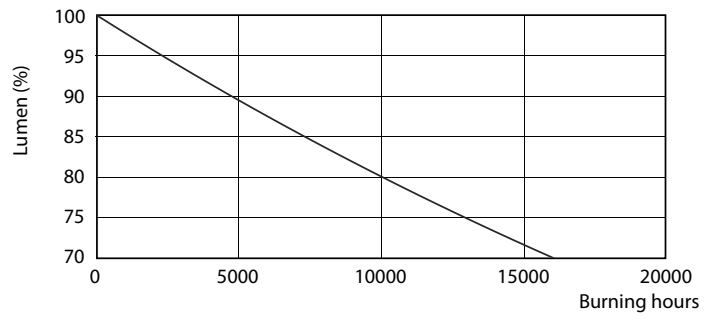

LEDtube HO 20W G13 730 T8 AP I G

LEDtube HO 20W G13 730 T8 AP I G