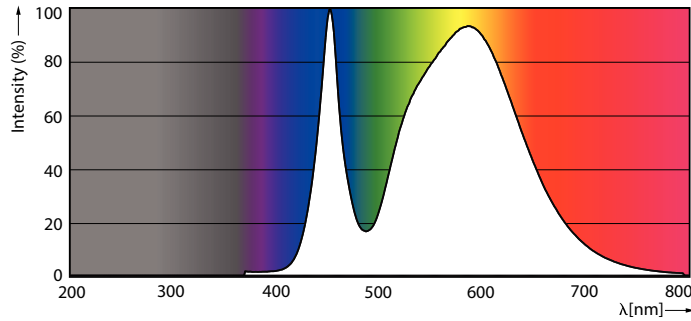

Photometric data

LEDtube HO 20W G13 740 T8 AP I G