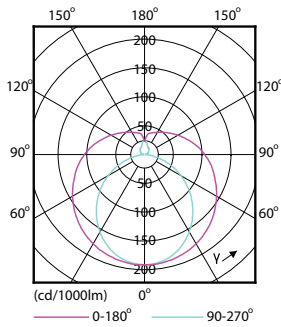

LEDtube HO 20W G13 730 T8 AP I G

General Uniform Lighting

LEDtube HO 20W G13 740 T8 AP I G