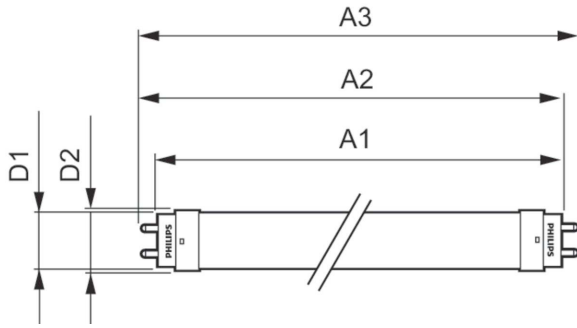

Product data

| General Information | | Voltage (Nom) | |
|---------------------------------------|----------------------------------|-------------------------------|---------------------------------------|
| Cap-Base | G13 [Medium Bi-Pin Fluorescent] | 220-240 V | |
| EU RoHS compliant | Yes | Temperature | |
| Nominal Lifetime (Nom) | 15000 h | T-Ambient (Max) | 45 °C |
| Switching Cycle | 50000X | T-Ambient (Min) | -20 °C |
| Light Technical | | T-Storage (Max) | 65 °C |
| Color Code | 740 [CCT of 4000K] | T-Storage (Min) | -40 °C |
| Beam Angle (Nom) | 240 ° | T-Case Maximum (Nom) | 65 °C |
| Luminous Flux (Nom) | 2100 lm | Controls and Dimming | |
| Color Designation | Cool White (CW) | Dimmable | No |
| Correlated Color Temperature (Nom) | 4000 K | Mechanical and Housing | |
| Luminous Efficacy (rated) (Nom) | 105.00 lm/W | Product Length | 1200 mm |
| Color Consistency | <7 | Bulb Shape | Tube, double-ended |
| Color Rendering Index (Nom) | 70 | Approval and Application | |
| LLMF At End Of Nominal Lifetime (Nom) | 70 % | Energy Saving Product | Yes |
| Operating and Electrical | | Approval Marks | RoHS compliance KEMA Keur certificate |
| Input Frequency | 50 to 60 Hz | Energy Consumption kWh/1000 h | 20 kWh |
| Power (Nom) | 20 W | Product Data | |
| Starting Time (Nom) | 0.5 s | Full product code | 871869667434500 |
| Warm Up Time to 60% Light (Nom) | 0.5 s | | |
| Power Factor (Nom) | 0.5 | | |

| | |
|---------------------|--------------|
| Material Nr. (12NC) | 929001277208 |
| Net Weight (Piece) | 0.215 kg |

Dimensional drawing

TLED Ecofit APR HO 1200mm 4ft T8 220-240

| Product | D1 | D2 | A1 | A2 | A3 |
|-------------------------------------|---------|-------|---------|---------|---------|
| LEDtube HO 1200mm 20W 740 T8 AP I G | 25.7 mm | 28 mm | 1198 mm | 1205 mm | 1212 mm |