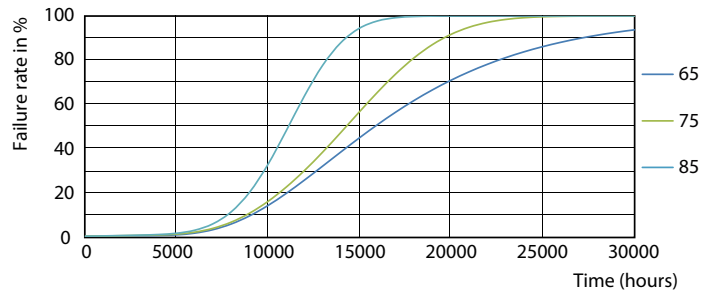

Product data

| General Information | | Voltage (Nom) | |
|---------------------------------------|----------------------------------|-------------------------------|---------------------------------------|
| Cap-Base | G13 [Medium Bi-Pin Fluorescent] | 220-240 V | |
| EU RoHS compliant | Yes | Temperature | |
| Nominal Lifetime (Nom) | 15000 h | T-Ambient (Max) | 45 °C |
| Switching Cycle | 50000X | T-Ambient (Min) | -20 °C |
| Light Technical | | T-Storage (Max) | 65 °C |
| Color Code | 740 [CCT of 4000K] | T-Storage (Min) | -40 °C |
| Beam Angle (Nom) | 240 ° | T-Case Maximum (Nom) | 65 °C |
| Luminous Flux (Nom) | 2100 lm | Controls and Dimming | |
| Color Designation | Cool White (CW) | Dimmable | No |
| Correlated Color Temperature (Nom) | 4000 K | Mechanical and Housing | |
| Luminous Efficacy (rated) (Nom) | 105.00 lm/W | Product Length | 1200 mm |
| Color Consistency | <7 | Bulb Shape | Tube, double-ended |
| Color Rendering Index (Nom) | 70 | Approval and Application | |
| LLMF At End Of Nominal Lifetime (Nom) | 70 % | Energy Saving Product | Yes |
| Operating and Electrical | | Approval Marks | RoHS compliance KEMA Keur certificate |
| Input Frequency | 50 to 60 Hz | Energy Consumption kWh/1000 h | 20 kWh |
| Power (Nom) | 20 W | Product Data | |
| Starting Time (Nom) | 0.5 s | Full product code | 871869667434500 |
| Warm Up Time to 60% Light (Nom) | 0.5 s | | |
| Power Factor (Nom) | 0.5 | | |

Photometric data

LEDtube HO 20W G13 740 T8 AP I G

LEDtube HO 20W G13 730 T8 AP I G

General Uniform Lighting

LEDtube HO 20W G13 740 T8 AP I G

Essential LEDtube

Lifetime

LEDtube HO 20W G13 730 T8 AP I G