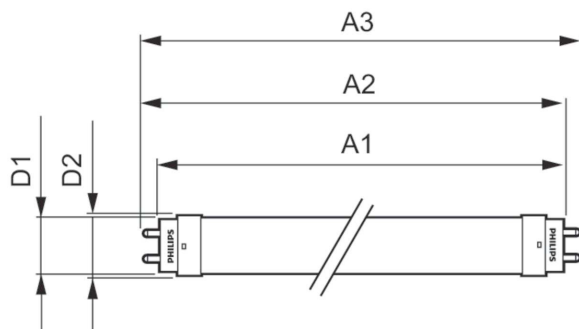

CorePro LEDtube EM/Mains T8

T-Case Maximum (Nom)	40 °C

Controls and Dimming

Dimmable	No

Mechanical and Housing

Bulb Finish	Frosted
Bulb Material	Glass
Product Length	1200 mm
Bulb Shape	Tube, double-ended

Approval and Application

Energy Efficiency Class	E
Energy Saving Product	Yes
Approval Marks	RoHS compliance CE marking KEMA Keur certificate

Energy Consumption kWh/1000 h	15 kWh
EPREL Registration Number	467308

Product Data

Full product code	871951432535700
Order product name	CorePro LEDtube 1200mm 14.5W840
EAN/UPC - Product	8719514325357
Order code	929003022302
Numerator - Quantity Per Pack	1
Numerator - Packs per outer box	10
Material Nr. (12NC)	929003022302
Net Weight (Piece)	0.215 kg

Dimensional drawing

T8 Corepro 220-240V 14.5W 1600lm 4000K

Product	D1	D2	A1	A2	A3
CorePro LEDtube 1200mm 14.5W840	25.7 mm	28 mm	1198 mm	1205 mm	1212 mm