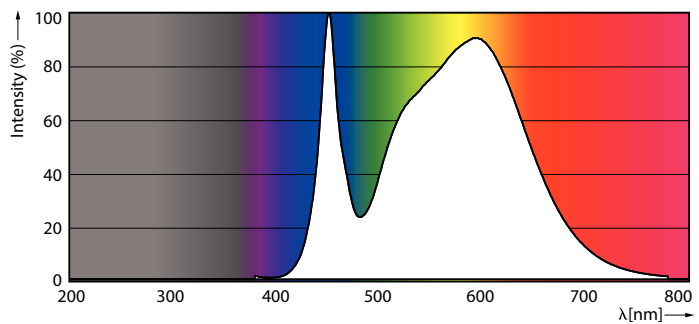

LEDtube COR 1 14,5W G13 1600lm 840-POC