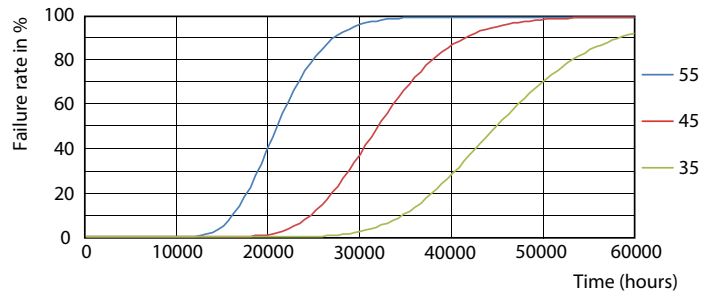

LEDtube COR 114,5W 30K FailureRate-LED