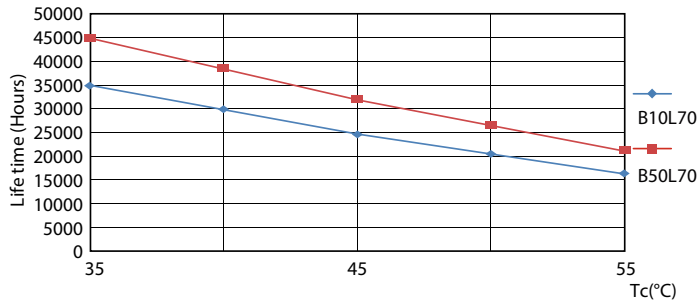

CorePro LEDtube EM/Mains T8

Photometric data

LEDtube COR 114,5W G13 1600lm 840-GUL

Lifetime

LEDtube COR 114,5W 30K LifetimeVsTc-LED