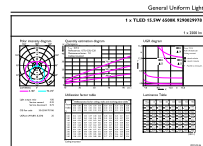

Dimensional drawing

Product	D1	D2	A1	A2	A3
MASTER LEDtube VLE 1200mm UO 15.5W 865 T8	25.8 mm	28 mm	1198.2 mm	1205.3 mm	1212.4 mm

TLED T8 220-240V 15.5-36W 2500lm 6500K

Photometric data

LEDtube MAS 15,5W G13 2500lm 865