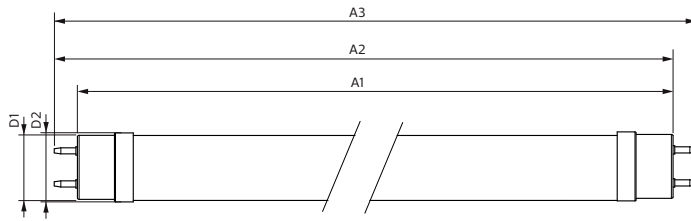

Product data

General Information		Power (Nom)	
Cap-Base	G13 [Medium Bi-Pin Fluorescent]		15.5 W
EU RoHS compliant	Yes	Lamp Current (Max)	73 mA
Nominal Lifetime (Nom)	60000 h	Lamp Current (Min)	67 mA
Switching Cycle	200000X	Starting Time (Nom)	0.5 s
Flux measurement reference	Sphere	Warm Up Time to 60% Light (Nom)	0.5 s
		Power Factor (Nom)	0.9
		Voltage (Nom)	220-240 V
Light Technical		Temperature	
Color Code	865 [CCT of 6500K]	T-Ambient (Max)	45 °C
Beam Angle (Nom)	190 °	T-Ambient (Min)	-20 °C
Luminous Flux (Nom)	2500 lm	T-Storage (Max)	65 °C
Color Designation	Cool Daylight	T-Storage (Min)	-40 °C
Correlated Color Temperature (Nom)	6500 K	T-Case Maximum (Nom)	60 °C
Luminous Efficacy (rated) (Nom)	161.00 lm/W		
Color Consistency	<6	Controls and Dimming	
Color Rendering Index (Nom)	80	Dimmable	No
LLMF At End Of Nominal Lifetime (Nom)	70 %		
Operating and Electrical		Mechanical and Housing	
Input Frequency	50 to 60 Hz	Bulb Finish	Frosted

Master Value LEDtube T8

Bulb Material	Glass
Product Length	1200 mm
Bulb Shape	Tube, double-ended
Approval and Application	
Energy Efficiency Class	C
Energy Saving Product	Yes
Approval Marks	RoHS compliance TUV CE marking KEMA Keur certificate
Energy Consumption kWh/1000 h	16 kWh
EPREL Registration Number	403666

Product Data

Full product code	871951431684300
Order product name	MASTER LEDtube VLE 1200mm UO 15.5W 865 T8
EAN/UPC - Product	8719514316843
Order code	929002997802
Numerator - Quantity Per Pack	1
Numerator - Packs per outer box	10
Material Nr. (12NC)	929002997802
Net Weight (Piece)	0.215 kg

Dimensional drawing

Product	D1	D2	A1	A2	A3
MASTER LEDtube VLE 1200mm UO 15.5W 865 T8	25.8 mm	28 mm	1198.2 mm	1205.3 mm	1212.4 mm

TLED T8 220-240V 15.5-36W 2500lm 6500K

Photometric data

LEDtube MAS 15,5W G13 2500lm 865