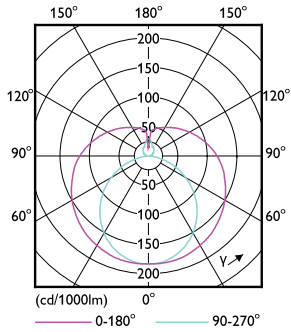

Master Value LEDtube T8

Photometric data

LEDtube MAS 15,5W G13 2500lm