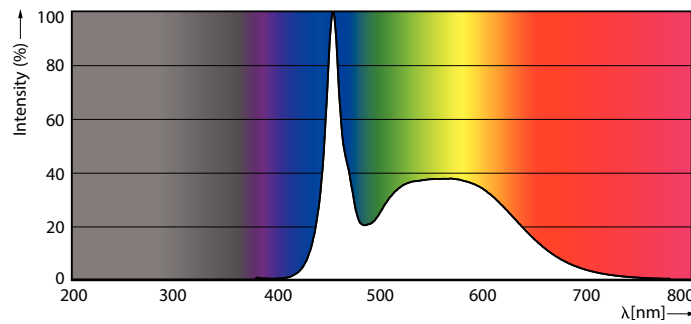

Photometric data

LEDtube MAS 15,5W G13 2500lm 865

LEDtube MAS 15,5W G13 2500lm 865