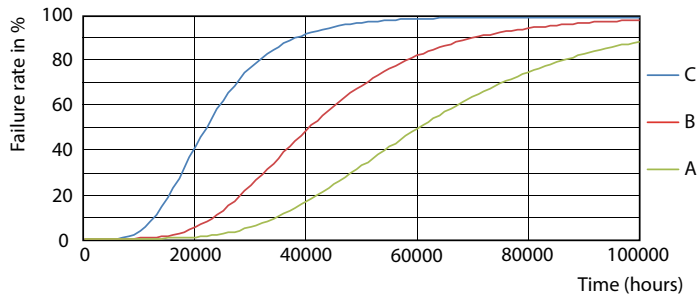

Master Value LEDtube T8

Photometric data

Lifetime

LEDtube_60K