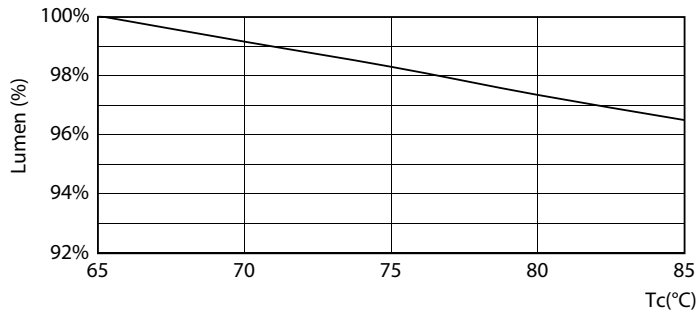

Master Value LEDtube T8

Lifetime

LEDtube MAS 15,5W 60K LumenVsTc