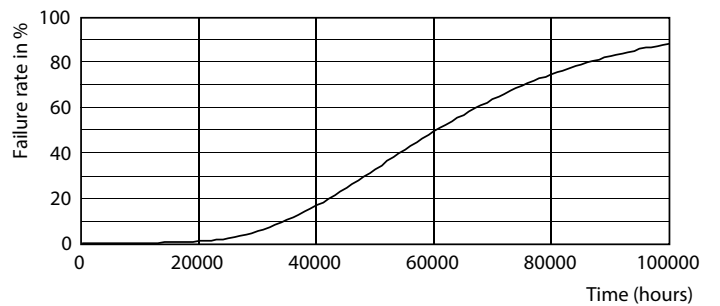

LEDtube_60K