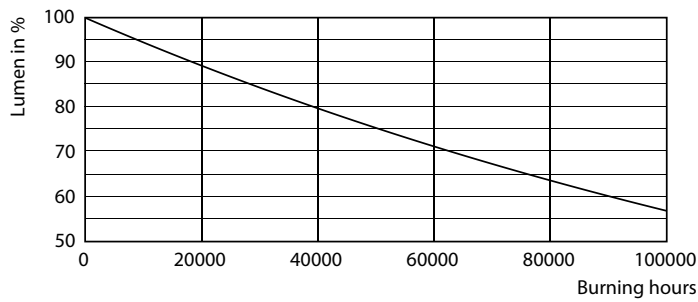

LEDtube_60K_FailureRate

LEDtube_60K