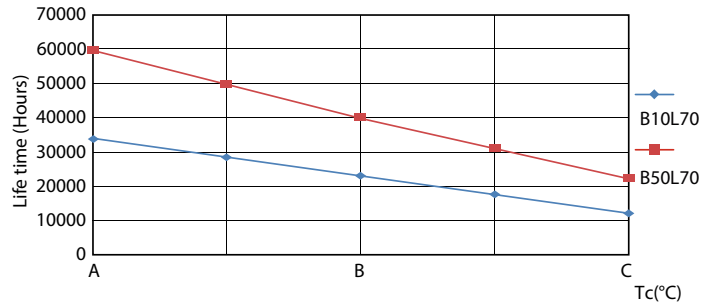

LEDtube_60K_LifetimeVsTc