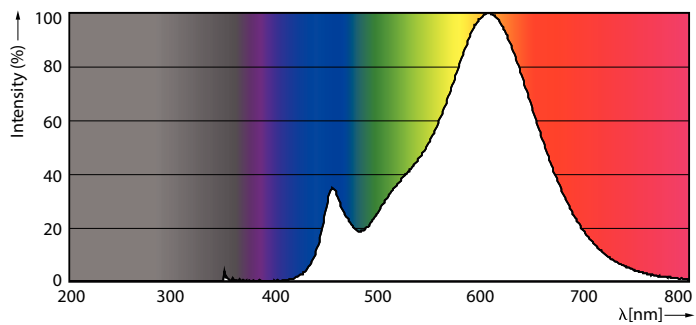

LEDspot ESS 4-7W E14-27 R50-63 827 12D ND RCA