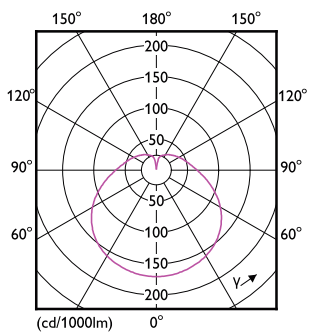

LEDspot ESS 10W E27 R80 827 12D ND RCA