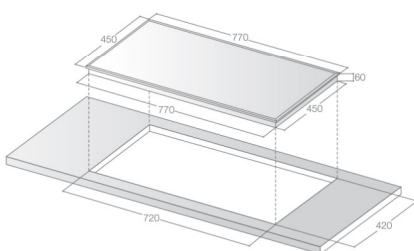

### MIXED INDUCTION HOBS

**LCE-306**

Xuất xứ: Made in Spain

Dimensions  
Kích thước