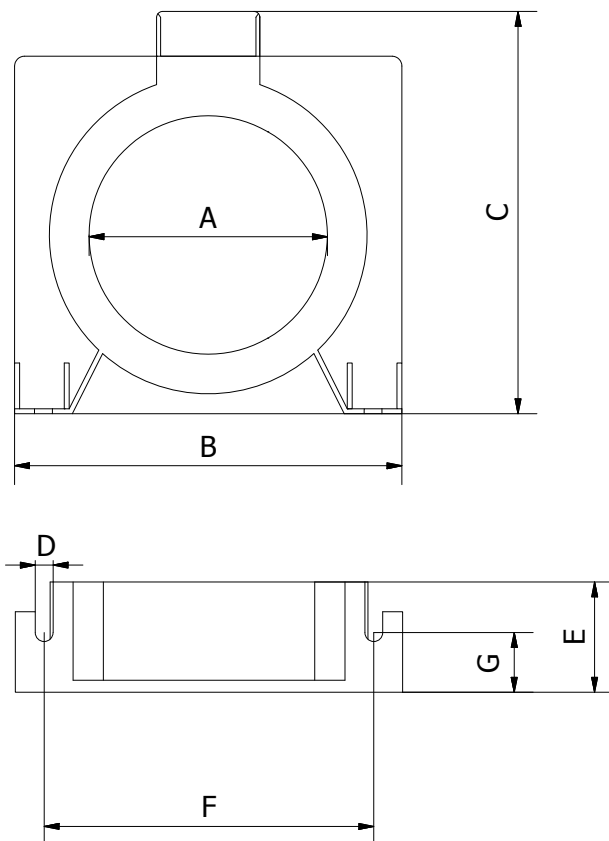

## Mechanical Dimensions

ZCT 40S / 60S / 80S / 120S / 210S

Model					
Dimension (mm)	ZCT40S	ZCT60S	ZCT80S	ZCT120S	ZCT210S
A	40	60	80	120	210
B	89	105	130	180	310
C	94	110	135	195	311
D	6	6	6	6	6
E	37	37	37	37	37
F	75	87	112	159	292
G	20	20	20	20	18