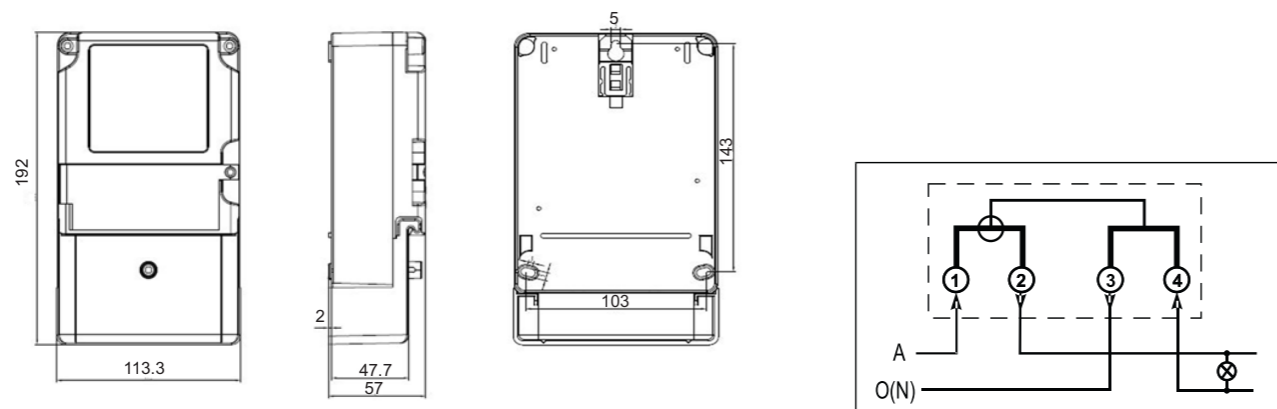

Kích thước lắp đặt (Dimensions)

Sơ đồ đầu dây (Connection Diagram)

GELEX ELECTRIC

CÔNG TY TNHH THIẾT BỊ ĐIỆN GELEX

Tòa nhà GELEX, số 52 Lê Đại Hành, P. Lê Đại Hành, Q. Hai Bà Trưng, Hà Nội, Việt Nam
KCN Đại Đồng - Hoàn Sơn, huyện Tiên Du, tỉnh Bắc Ninh, Việt Nam
(84-24) 3 6331508 (84-24) 3 6331510 www.gelexelectric.vn ge@gelexelectric.vn

GELEX ELECTRIC EQUIPMENT COMPANY LIMITED

GELEX Tower, No.52 Le Dai Hanh Str., Hai Ba Trung Dist., Hanoi, Vietnam
Dai Dong-Hoan Son Industrial Zone, Tien Du, Bac Ninh province, Vietnam
(84-24) 3 6331508 (84-24) 3 6331510 www.gelexelectric.vn ge@gelexelectric.vn

CE-38/11.2018

GELEX ELECTRIC