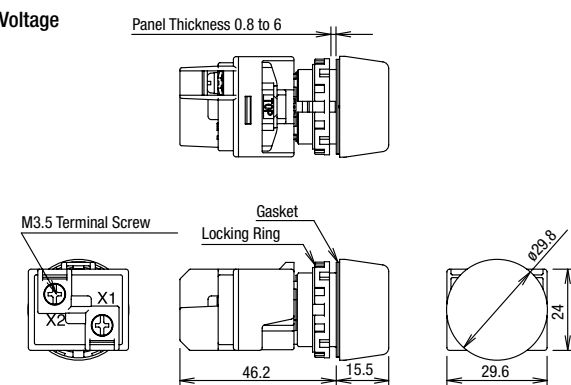

Extended

Full Voltage