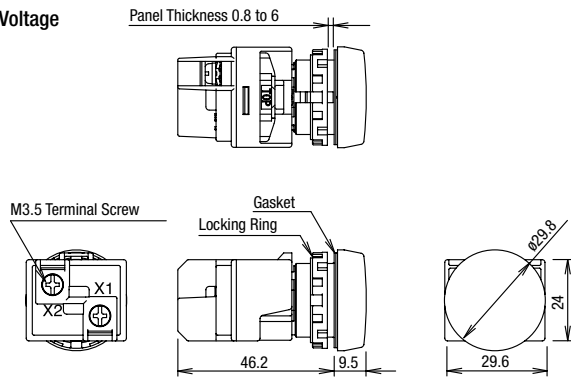

Ø22 YW Series Pilot Lights

Dimensions (Pilot Lights with Removable Lamp Terminal)

Flush

Full Voltage

Transformer

Flush Marking

Full Voltage

Transformer