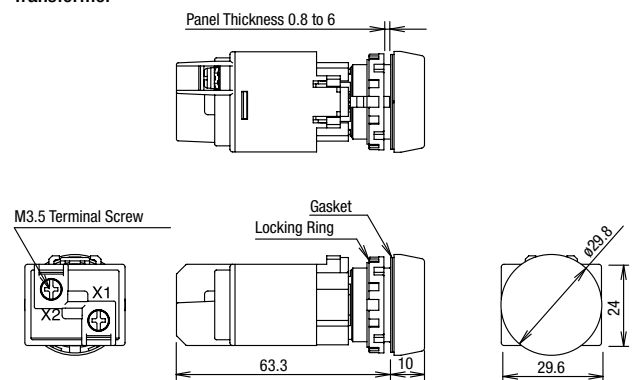

Ø22 YW Series Pilot Lights

Dimensions (Pilot Lights with Removable Lamp Terminal)

Flush

Full Voltage

Transformer

Flush Marking

Full Voltage

Transformer