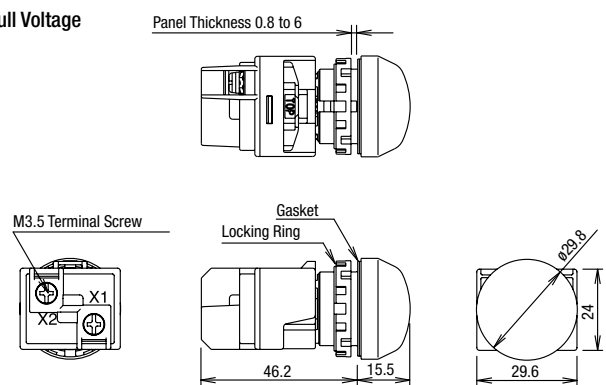

Dome

Full Voltage