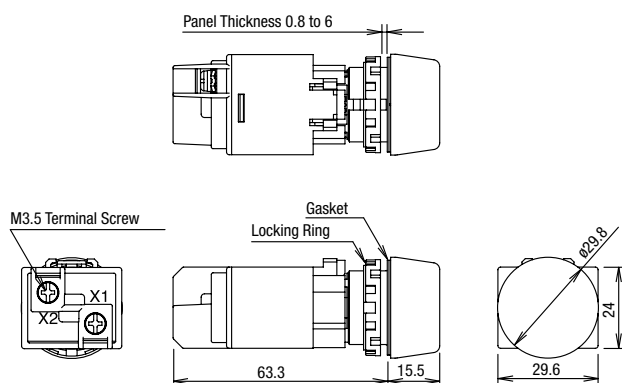

Transformer