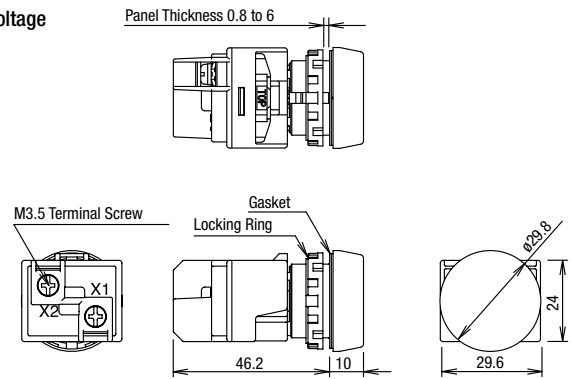

Ø22 YW Series Pilot Lights

Dimensions (Pilot Lights with Removable Lamp Terminal)

Flush

Full Voltage

Transformer

Flush Marking

Full Voltage

Transformer