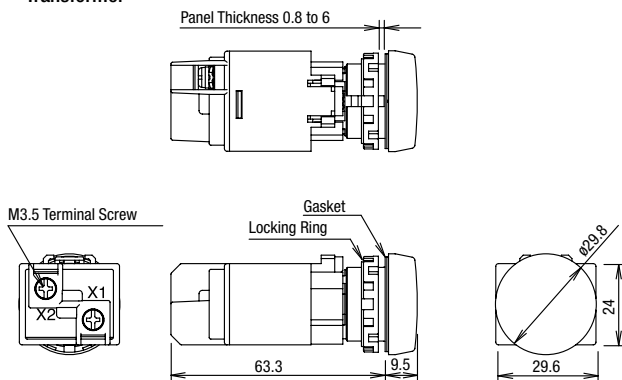

Ø22 YW Series Pilot Lights

Dimensions (Pilot Lights with Removable Lamp Terminal)

Flush

Full Voltage

Transformer

Flush Marking

Full Voltage

Transformer