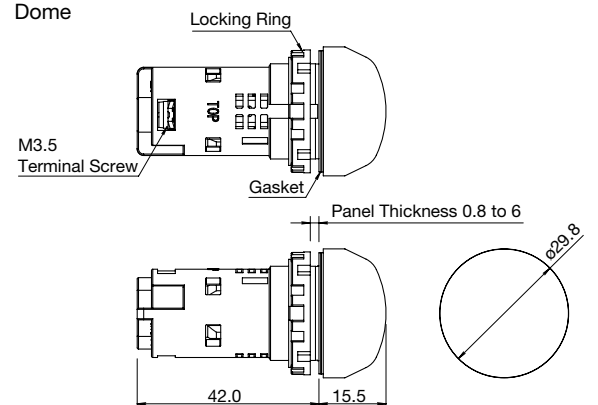

**Dimensions**

Flush

Flush Marking

Extended

Dome

All dimensions in mm.