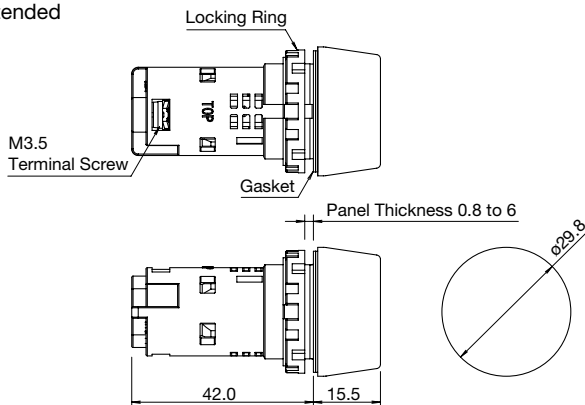

**Dimensions**

Flush

Flush Marking

Extended

Dome

All dimensions in mm.