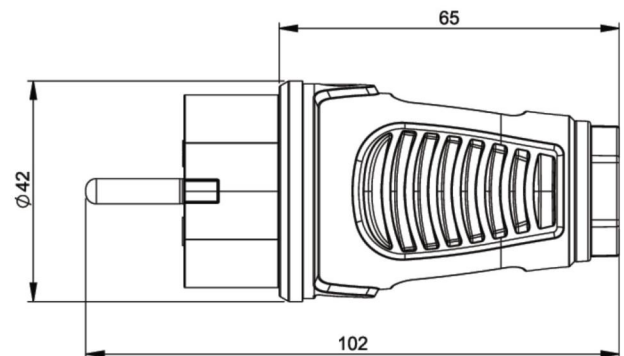

PCE data sheet

article#	0511-sr
article description	Taurus2 rubber plug nat IP54 (black/red)
description long	Safety plug series Taurus2 - rubber color (housing/ring): black/red material (housing/contact carrier): TPE/PA6 earthing system: Austrian/German 16A / 250V AC / 3p (2P+E), protection rating: IP54
GTIN (EAN)	9003399465369
country of origin	AT
customs number	85366990
packaging quantity	30
minimum order quantity	30

ETIM 7.0	EC000242
Model	Protective contact (SCHUKO)
Material	Rubber
Material quality	Thermoplastic
For heavy conditions (in accordance with VDE)	True
Degree of protection (IP)	IP54
Angle of plug	Straight
Connection system	Screwed terminal
Colour	Black
Number of poles	3
Nominal voltage	250 V
Nominal current	16 A

K (cable Ø)	6-13 mm
wire flexible	0,75-2,5 mm ²
contact screws	80 Ncm
strain relief	110 Ncm
dismantling length	30 mm
stripping length	7 mm

www.manufacturer-safety.info