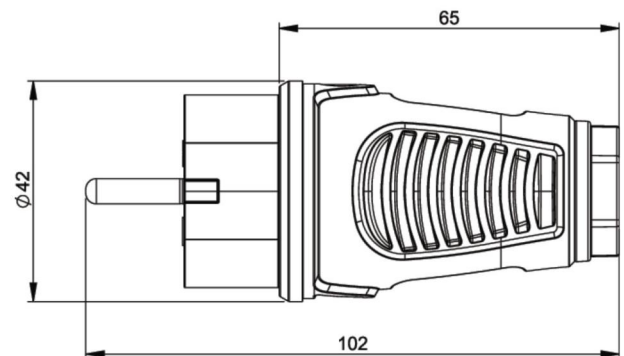

PCE data sheet

article#	0512-sr
article description	Taurus2 solid rubber plug nat IP54 (black/red)
description long	Safety plug series Taurus2 - solid rubber color (housing/ring): black/red material (housing/contact carrier): TPE/TPE earthing system: Austrian/German 16A / 250V AC / 3p (2P+E), protection rating: IP54
GTIN (EAN)	9003399465390
country of origin	AT
customs number	85366990
packaging quantity	30
minimum order quantity	30

ETIM 7.0	EC000242
Model	Protective contact (SCHUKO)
Material	Full rubber
Material quality	Thermoplastic
For heavy conditions (in accordance with VDE)	True
Degree of protection (IP)	IP54
Angle of plug	Straight
Connection system	Screwed terminal
Colour	Black
Number of poles	3
Nominal voltage	250 V
Nominal current	16 A

K (cable Ø)	6-13 mm
wire flexible	0,75-2,5 mm ²
contact screws	80 Ncm
strain relief	110 Ncm
dismantling length	30 mm
stripping length	7 mm

www.manufacturer-safety.info