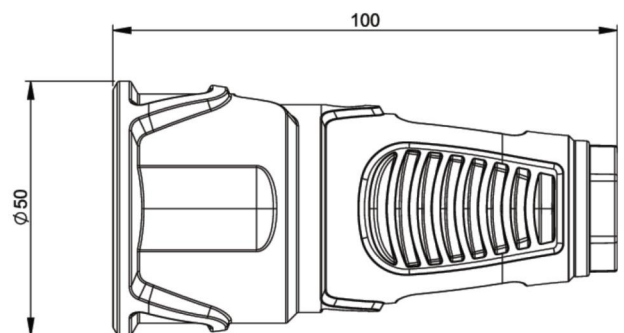

PCE data sheet

article#	2510-rsc
article description	Taurus2 rubber safety connector nat SH IP20 (red/black)
description long	Safety connector series Taurus2 - rubber color (housing/ring): red/black material (housing/contact carrier): TPE/PA6 earthing system: Austrian/German with shutter 16A / 250V AC / 3p (2P+E), protection rating: IP20
country of origin	AT
customs number	85366990
packaging quantity	20
minimum order quantity	500

ETIM 7.0	EC001327
Model	Protective contact (SCHUKO)
Material	Rubber
Material quality	Thermoplastic
For heavy conditions (in accordance with VDE)	True
Degree of protection (IP)	IP20
Angle of plug	Straight
Connection system	Screwed terminal
Colour	Red
Number of poles	3
Nominal voltage	250 V
Nominal current	16 A

K (cable Ø)	6-13 mm
wire flexible	1-2,5 mm ²
contact screws	80 Ncm
strain relief	110 Ncm
dismantling length	30 mm
stripping length	7 mm

www.manufacturer-safety.info