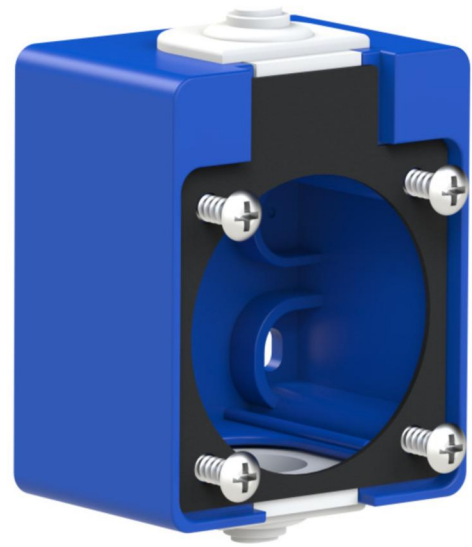

PCE data sheet

article#	106-0
article description	AP-Casing blue
description long	
GTIN (EAN)	9003399015472
country of origin	AT
customs number	85389099
net weight	0.048 kg
packaging quantity	24

ETIM 7.0	EC002461
Type of accessory	Other

www.manufacturer-safety.info