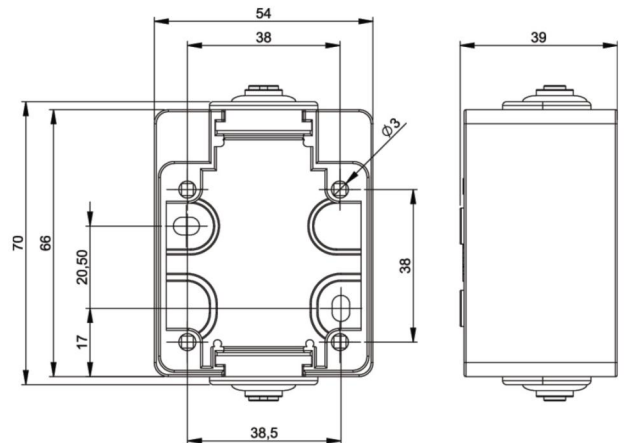

PCE data sheet

article#	106-0
article description	AP-Casing blue
description long	
GTIN (EAN)	9003399015472
country of origin	AT
customs number	85389099
net weight	0.048 kg
packaging quantity	24

ETIM 7.0	EC002461
Type of accessory	Other

www.manufacturer-safety.info