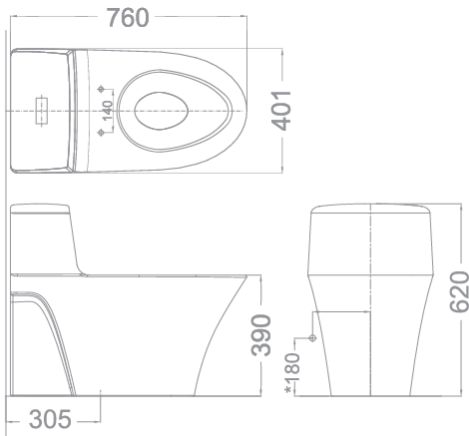

La Moda

Toilet WP-2009

La Moda 3/4.8L Water-saving One-piece

DIMENSIONAL DRAWING

FEATURES

- Type of flush: Siphonic
- Design: Modern design
- Trapway: Full skirt trapway
- Seat: Comfort seat and slow close
- Easy to install.
- Water saving: 3/4, 8L
- Flush Platform: Siphon Double Jet

SPECIFICATIONS

- Rough in: S-trap
- Overall Dimensions: W401*L760*H620mm.
- Material: Ceramic

COLOR AVAILABILITY

- White

AWARDS WON

- N/A

STANDARDS CRITERIA

- N/A

INCLUDED COMPONENTS

- N/A

SHIPPING WEIGHT AND DIMENSIONS

- N/A

Note: Please contact Product Marketing team for latest information before sending to external.

Lưu ý: Vui lòng liên hệ Product Marketing để cập nhật thông tin mới nhất trước khi gửi đến khách hàng.