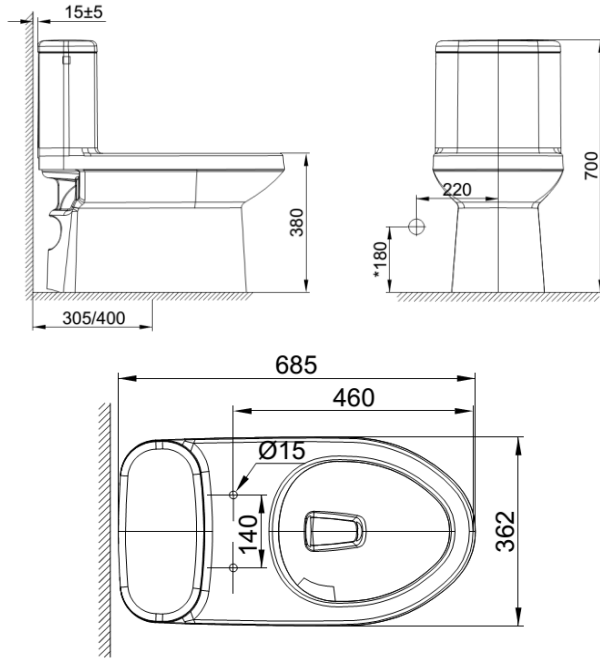

Cadet(China)

One-Piece Toilet

CCAS1818 (305mm RI 4.8L) CCAS1841 (305mm RI 4/6L)

CCAS1819 (400mm RI 4.8L) CCAS1842 (400mm RI 4/6L)

FEATURES

- **Types of Flushing:** Siphonic
- **Design:** Simple Modern
- **Trapway:** Concealed trapway
- **Seat:** Comfort Seat and Slow Close
- **Water Saving:** 4.8lpf or 4/6lpf
- **Flushing Platform:** Siphon Double Jet

SPECIFICATIONS

- **Litres Per Flush:** 4.8lpf or 4/6lpf
- **P/S-Trap/Bowl Shape:** S trap, elongated
- **Roughing in:** 305mm, 400mm floor discharge
- **Overall Dimensions (LxBxH):**
L685xW362xH700mm
- **Height to Rim:** 380mm
- **Material:** Vitreous China

COLOR AVAILABILITY

- White only(0)

AWARDS WON

-

DIMENSIONAL DRAWING

OPTIONS

- 305mm RI w/angle valve & flexible hose
CCAS1818-2200400C0(CCAS1841)
- 400mm RI w/angle valve & flexible hose
CCAS1819-2200400C0(CCAS1842)

INCLUDED COMPONENTS

- PP Slow Closing Seat
CCASC791-0200410C0
- Angle Valve and Water Supply Hose
CC1-CN511MSA009182

SHIPPING WEIGHT AND DIMENSIONS

-

STANDARDS CRITERIA

- China GB6952-2005