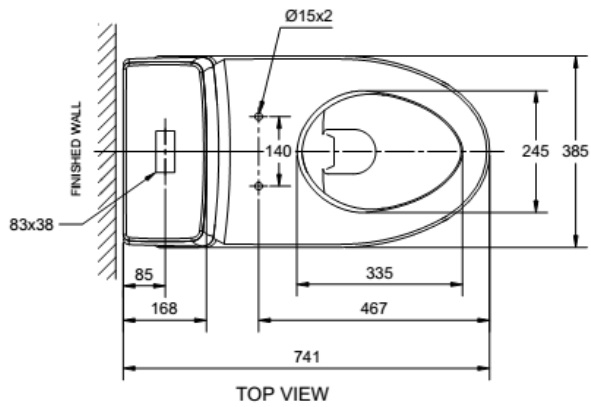

Acacia SupaSleek

Close Coupled Toilet

CL2307

FEATURES

- Double Vortex Wash Down
- Comfort Clean&Aqua Ceramic
- Water Saving
- Rimless
- Easy to Clean
- CrystaSleek Seat & Cover

SPECIFICATIONS

- Flushing Type: Dual Flush 2.6/4 Litres per flush
- Push Button: Top push
- Outlet type: P-trap & S-trap with Plastic Connector
- Bowl shape: Elongated
- Roughing in: S-trap 305 mm., P-trap 190 mm
- Overall Dimensions: W385xL741xH741 mm.
- Height to rim: 390 mm.
- Material: Vitreous China

COLOR AVAILABILITY

- White (WT)

INCLUDED COMPONENTS

- Slow closing seat & cover
- Dual top tank fitting set
- S-trap connector
- L-shape floor fixing set
- Stop valve
- Installation manual

SHIPPING WEIGHT

- Overall weight: 47.3 KGs
- Overall weight: 50.0 KGs

STANDARDS CRITERIA

- TIS-792:2554_2001
- GB 6952-2005
- PNS 993:2010
- MS 1522:2011
- SS 378-1996
- ASME-A112.19.2-2008

DIMENSIONAL DRAWING

This document is the property of American Standard. It can neither be reproduced, nor communicated, without authorization.