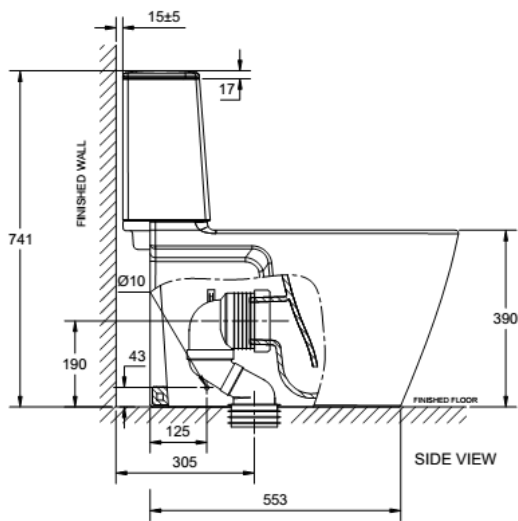

Acacia SupaSleek

Close Coupled Toilet

CL2307

FEATURES

- Double Vortex Wash Down
- Comfort Clean&Aqua Ceramic
- Water Saving
- Rimless
- Easy to Clean
- CrystaSleek Seat & Cover

SPECIFICATIONS

- Flushing Type: Dual Flush 2.6/4 Litres per flush
- Push Button: Top push
- Outlet type: P-trap & S-trap with Plastic Connector
- Bowl shape: Elongated
- Roughing in: S-trap 305 mm., P-trap 190 mm
- Overall Dimensions: W385xL741xH741 mm.
- Height to rim: 390 mm.
- Material: Vitreous China

COLOR AVAILABILITY

- White (WT)

INCLUDED COMPONENTS

- Slow closing seat & cover
- Dual top tank fitting set
- S-trap connector
- L-shape floor fixing set
- Stop valve
- Installation manual

SHIPPING WEIGHT

- Overall weight: 47.3 KGs
- Overall weight: 50.0 KGs

STANDARDS CRITERIA

- TIS-792:2554_2001
- GB 6952-2005
- PNS 993:2010
- MS 1522:2011
- SS 378-1996
- ASME-A112.19.2-2008

DIMENSIONAL DRAWING

This document is the property of American Standard. It can neither be reproduced, nor communicated, without authorization.