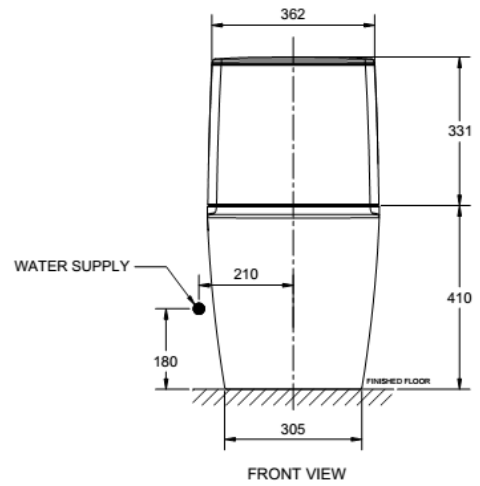

Acacia SupaSleek

Close Coupled Toilet

CL2307

FEATURES

- Double Vortex Wash Down
- Comfort Clean&Aqua Ceramic
- Water Saving
- Rimless
- Easy to Clean
- CrystaSleek Seat & Cover

SPECIFICATIONS

- Flushing Type: Dual Flush 2.6/4 Litres per flush
- Push Button: Top push
- Outlet type: P-trap & S-trap with Plastic Connector
- Bowl shape: Elongated
- Roughing in: S-trap 305 mm., P-trap 190 mm
- Overall Dimensions: W385xL741xH741 mm.
- Height to rim: 390 mm.
- Material: Vitreous China

COLOR AVAILABILITY

- White (WT)

INCLUDED COMPONENTS

- Slow closing seat & cover
- Dual top tank fitting set
- S-trap connector
- L-shape floor fixing set
- Stop valve
- Installation manual

SHIPPING WEIGHT

- Overall weight: 47.3 KGs
- Overall weight: 50.0 KGs

STANDARDS CRITERIA

- TIS-792:2554_2001
- GB 6952-2005
- PNS 993:2010
- MS 1522:2011
- SS 378-1996
- ASME-A112.19.2-2008

DIMENSIONAL DRAWING

This document is the property of American Standard. It can neither be reproduced, nor communicated, without authorization.