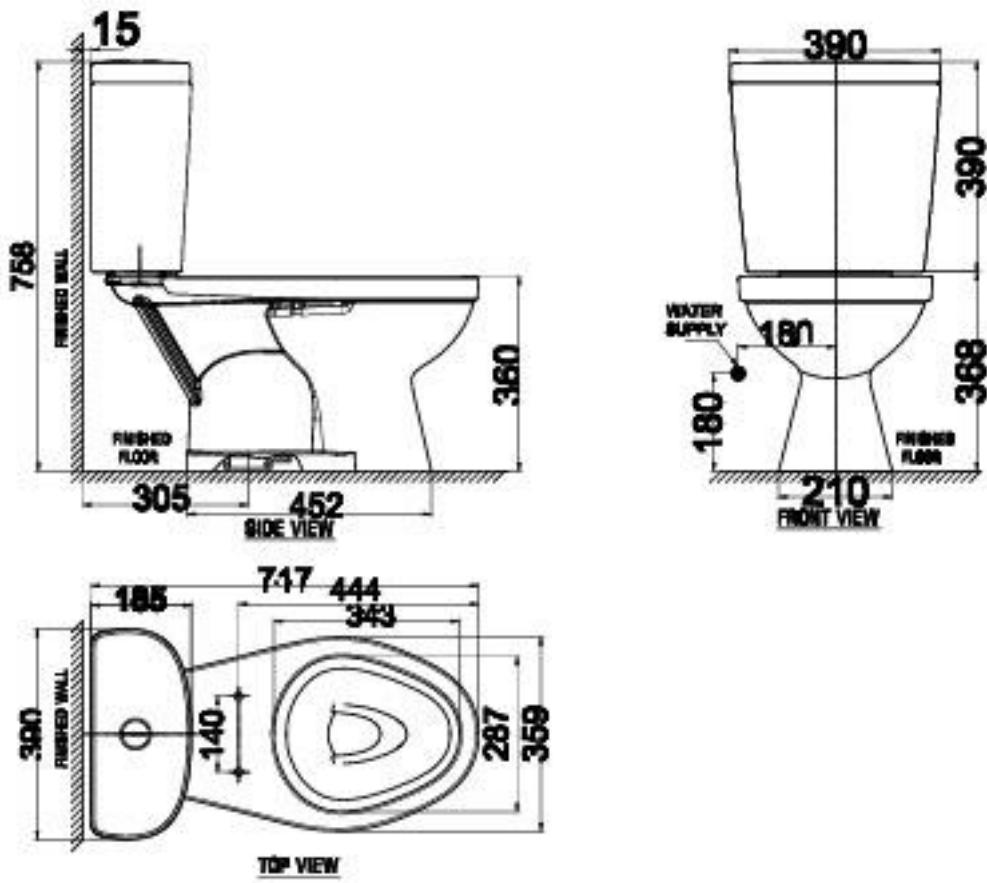

DIMENSIONAL DRAWING

This document is the property of American Standard. It can neither be reproduced, nor communicated, without authorization. American Standard reserves the right to change dimensions and specifications without notice; we assume no liability for the use of obsolete dimensions.