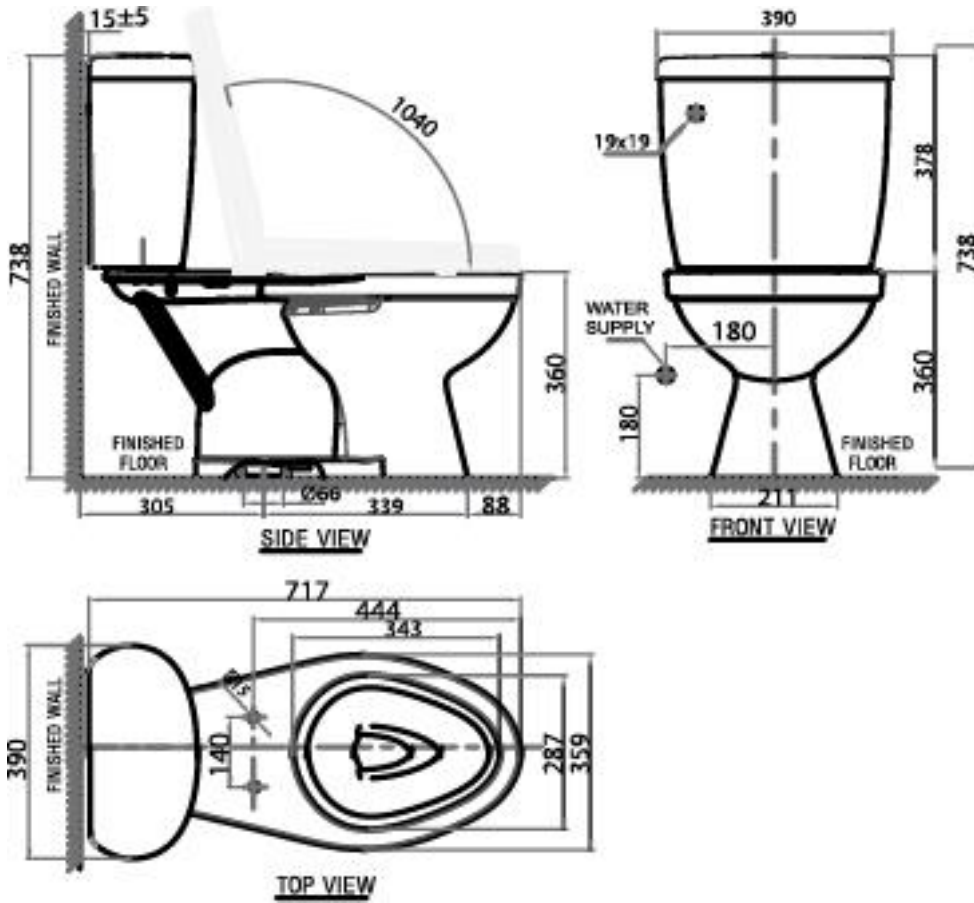

DIMENSIONAL DRAWING

This document is the property of American Standard. It can neither be reproduced, nor communicated, without authorization. American Standard reserves the right to change dimensions and specifications without notice; we assume no liability for the use of obsolete dimensions.